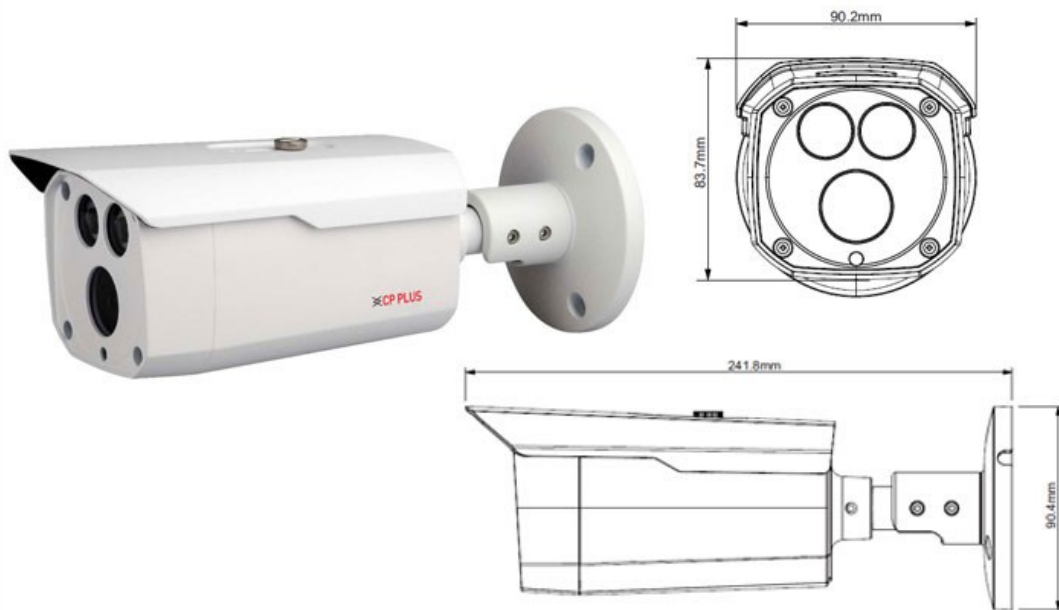

CP- UNC-TD20L8-VMD**2 MP Full HD IR Bullet Camera - 80Mtr.****Main Features**

- 1/2.7" 2Megapixel PS CMOS Image Sensor
- Max 25/30fps@1080P
- H.264 and MJPEG dual-stream encoding
- WDR(120dB), Day/Night(ICR), 3DNR, AWB, AGC, BLC
- Smart Detection supported
- 3.6mm fixed lens (6mm optional)
- IR Range of 80 Mtrs, IP67, PoE
- 1/1 Alarm in/out, 1/1 audio in/out
- Mobile Software: iCMOB, gCMOB, wCMOB
- CMS Software: KVMS Pro, vOptimus Pro

CP- UNC-TD20L8-VMD

2 MP Full HD IR Bullet Camera - 80Mtr.

Feature

Image Sensor
 Minimum Illumination
 Shutter Speed
 White Balance
 Gain Control(AGC)
 Lens
 S/N Ratio
 Back Light Compensation
 Video Streaming
 Resolution
 Privacy Mask
 ICR
 Audio Input
 Audio Compression
 Audio Output
 Alarm IN
 Alarm Out
 WDR
 Protocol
 Smart Detection
 Ethernet
 User Account
 Smart Phone
 IR
 Micro SD
 Operating Temperature
 Power Source
 Power Consumption
 Weatherproof Standard

Specification

1/2.7" 2Megapixel progressive scan CMOS
 0.01Lux/F2.0(Color), 0Lux/F2.0(IR on)
 Auto/Manual, 1/3(4)~1/10000s
 Auto/Sunny/Night/Outdoor/Customized
 Auto/Manual
 6mm
 More than 50dB
 BLC / HLC / WDR(120dB)
 Main Stream: 1080P/720P(1~25/30fps), Extra Stream: D1/CIF(1 ~ 25/30fps), Third Stream: 720P(1~13/4fps)
 1080P(1920× 1080)/ 720P(1280× 720) / D1(704× 576/704× 480)/ CIF(352× 288/352× 240)
 Up to 4 areas
 Auto(ICR)/Color/B/W
 1 channel
 G.711a/ G.711u/ AAC
 1 channel
 1 channel
 1 channel
 Yes
 IPv4/IPv6, HTTP, HTTPS, SSL, TCP/IP, UDP, UPnP, ICMP, IGMP, SNMP,RTSP, RTP, SMTP, NTP, DHCP, DNS, PPPOE, DDNS, FTP, IP Filter, QoS,Bonjour, ONVIF, PSIA, CGI
 Tripwire, Intrusion, Scene Change, Face detect
 RJ-45 (10/100Base-T)
 20 Users
 iPhone, iPad, Android, Windows Phone
 IR Range of 80 Mtr.
 Micro SD Max 128GB
 -40°C~+60°C, Less than 95% RH
 DC12V, PoE (802.3af)
 Max 3.7W
 IP67

 **CP- UNC-TD20L8-VMD****2 MP Full HD IR Bullet Camera - 80Mtr.****Feature**

Dimension

Weight

Specification

Φ90.4mm×241.8mm

0.61Kg(with package 0.80kg)